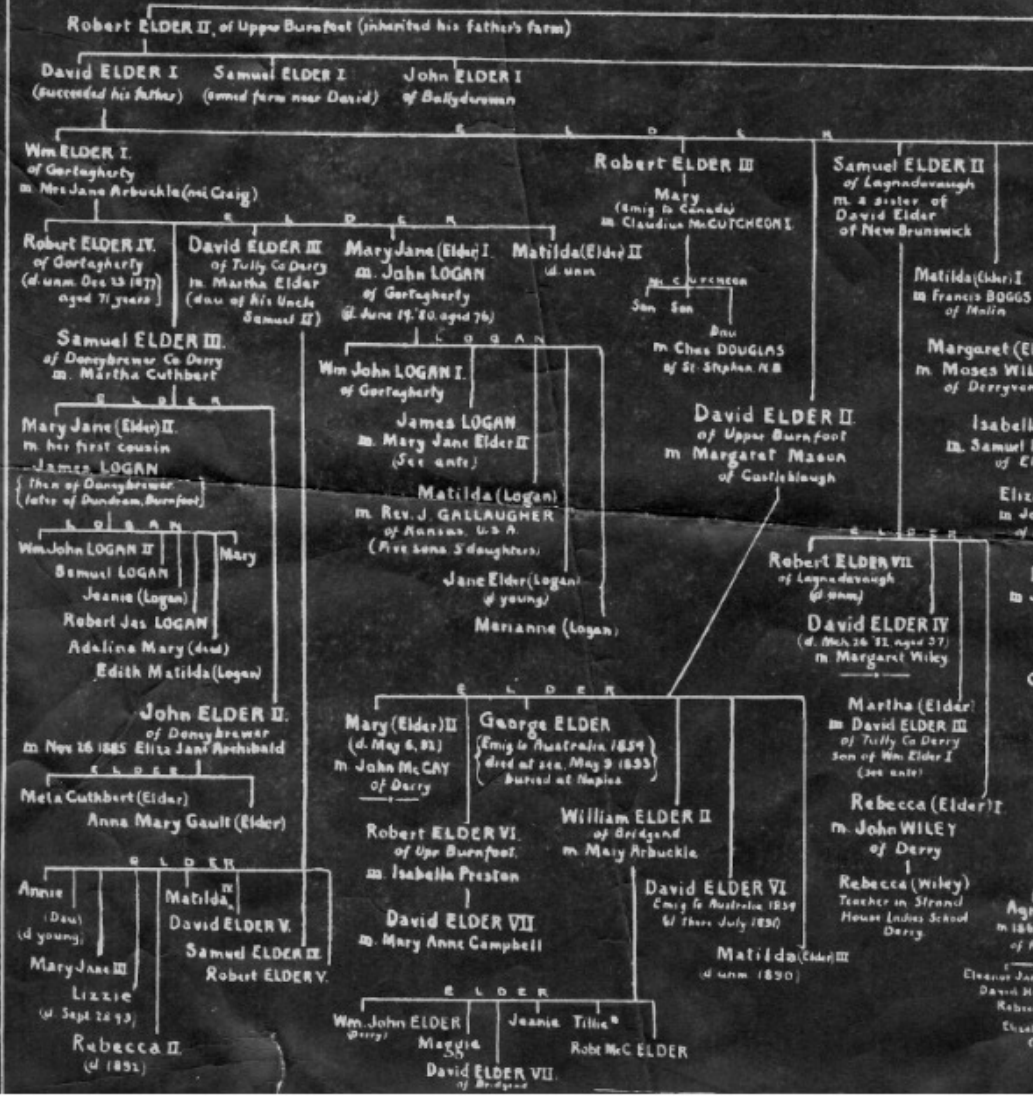

This Table was compiled in 1892-1893. No attempt has been made to bring it up to date by collecting the names of kindred born since then. For that might delay by a year or two the completion of these charts. The task is left for some future genealogist.

DESCENDANTS OF THE ELDER FAMILY OF BURNFOOT IN IRELAND AND NEW BRUNSWICK EXCEPT THE ROUGHMACH (SEE PAGES 4 TO 12)

ROBERT ELDER of Stirlingshire settled at Burnfoot, Co Donegal before 1700

Roman numerals (I, II, III etc) following names exactly alike on these two pages, do not, as elsewhere in the book, indicate order of birth. It was not possible to do this as dates of birth have not been supplied.